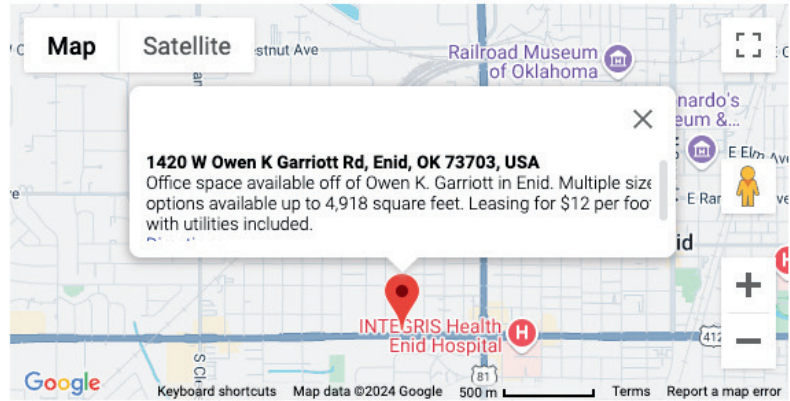

Agent

Buddy Nicholas, Nick
Nicholas, Stephen
Nicholas
580-234-7200

nick@nicholascommercial.com,
stephen@nicholascommercial.com